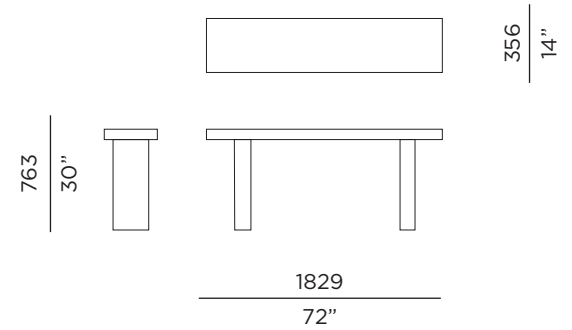

SIEN-12A CONSOLE

FRAME

Marble Arabescato

SHIPPING AND DELIVERY:

Stock frames and stock cushions delivered in 1-3 weeks.
Custom orders: call your nearest showroom for more information

WARRANTY:

FRAMES: 2 limited warranty on structural integrity.
MATERIALS: 2 year limited warranty.

TECHNICAL INFORMATION

MARBLE ARABESCATO:

A low maintenance, heat and crack resistant marble with flexural strength.