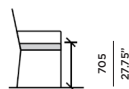

DESCRIPTION:

The town of Noosa is known as Australia's relaxation capital and the Noosa collection will help take you there. Inspired by its signature picturesque beaches and soothing rainforests, make these the perfect accent pieces to your outdoor collection with their unique tropical essence.

PROTECTIVE COVERS:

Protect your investment with water-repellent Sea-Sprae® fabric; protective backside coating, UV resistant.

SHIPPING AND DELIVERY:

Stock frames and stock cushions delivered in 1-3 weeks.
Stock frames with COM cushions delivered in 3-6 weeks.
Custom Orders delivered in 10-14 weeks.

WARRANTY:

FRAMES: 5 limited warranty on structural integrity.
MATERIALS: 2 year limited warranty.

TECHNICAL INFORMATION

TEAK:
100% plantation grown, premium A-Grade teak.
SUNBRELLA ®:
Solution-dyed, acrylic fiber, UV, water, and mold resistant outdoor fabric.

VIRO SYNTHETIC RATTAN:
High Density Polyethylene UV and weather resistant
100% recyclable, Non-fading, high tensile strength and non-toxic