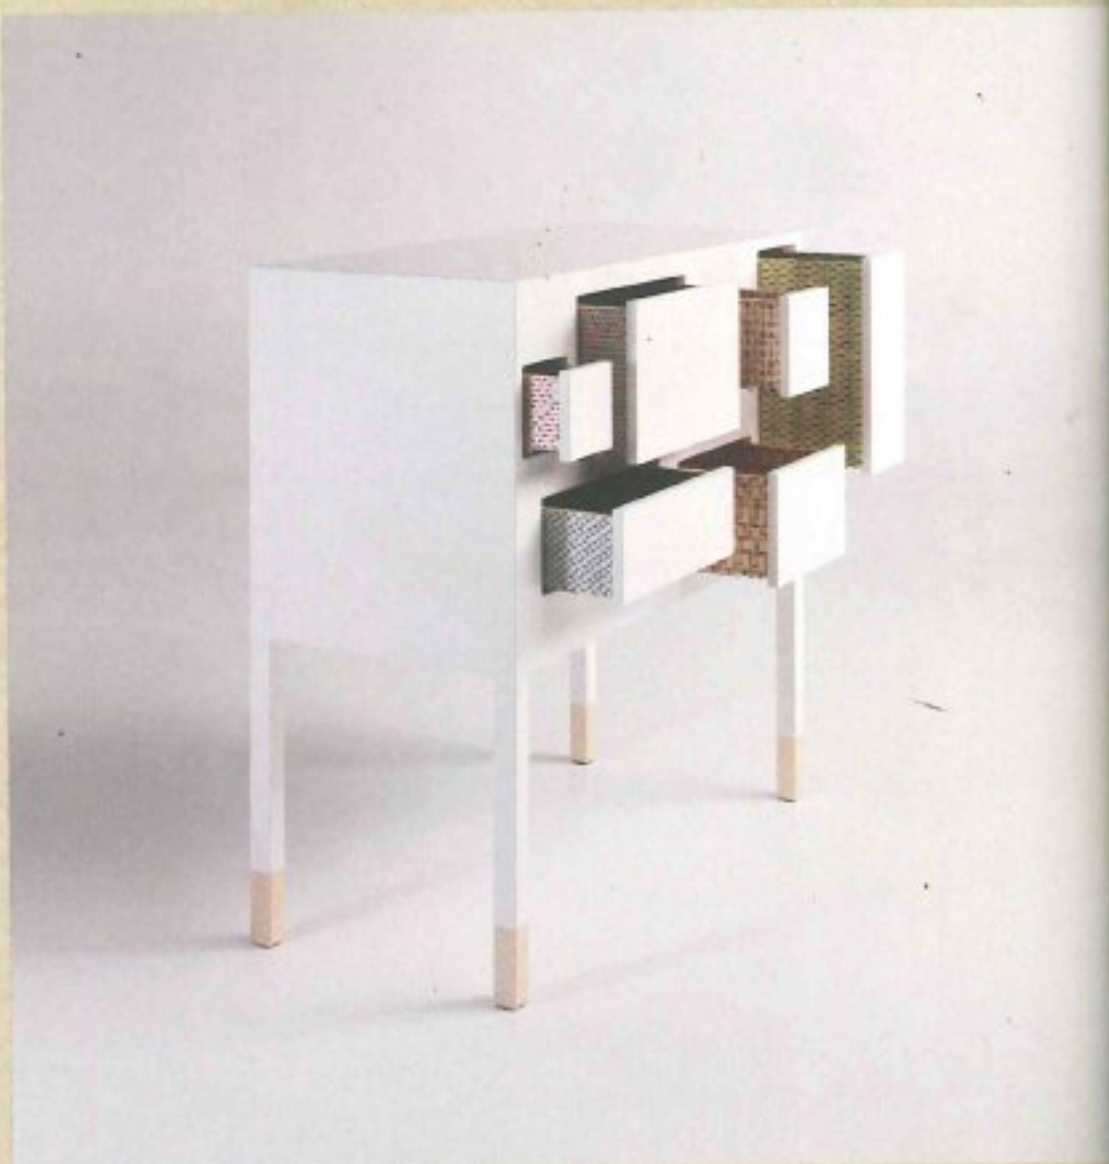

design news

living

07

CARMEN The organic rectangular shape of Dado's satin-finished Carmen Bath is sure to become a contemporary classic, dadoaustralia.com.au

08

MRS ROBINSON Inside the solid white body of Mrs Robinson are hidden unexpected patterns. Gently push the front of the drawers, which lie flush to the corpus, and patterns printed on Maple wood – from dominoes to pills to bottles – are revealed. The character of the chest is further defined by the shoe-like patterns on the legs, pudelskem.at

09

SMALL GHOST BUSTER A small night table with classic lines is given a contemporary update by renowned designer Philippa Starck, kartell.com

10

BALMORAL Indoor style blends seamlessly with outdoor durability in the Balmoral range of furniture from Harbour Outdoor. Balmoral has over 15 possible configurations, with an array of colours and the removable Sunbrella fabric cushion cover system for ease of maintenance and longevity. Based in Sydney, Harbour Outdoor is inspired by Sydney's outdoor lifestyle, and aims to bring contemporary style and design outside, harbouroutdoor.com