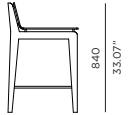

840
313.07"