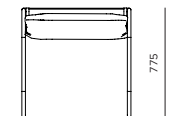

SPECIAL FEATURES

PROTECTIVE COVER